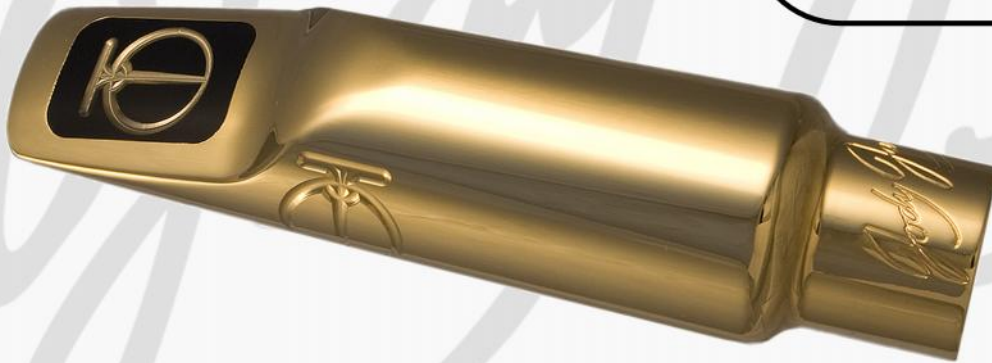

Comparable Players

- Michael Brecker
- Kenny G
- Maceo Parker
- David Sanborn
- Eric Marienthal
- **Tom Scott**
- **Kirk Whalum**
- Gerald Albright
- Jeff Kashiwa
- Ed Calle
- Jeff Coffin
- Andy Snitzer
- Karl Denson