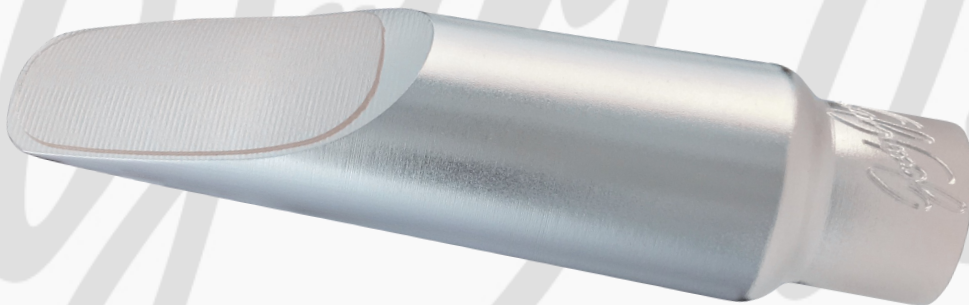

Music Styles

- Funk
- Rock
- Latin
- Smooth Jazz
- Ska
- Fusion
- Afrobeat

Tip Openings

<u>Alto</u>	<u>Tenor</u>
5	6
6	7
7	7*
8	8*
9	9*
10	10*

Largest numbers indicate most popular Tip Openings.

Prices

Alto	$350
Tenor	$395

Includes Rico H-Ligature, Cap & Deluxe Mouthpiece Pouch.