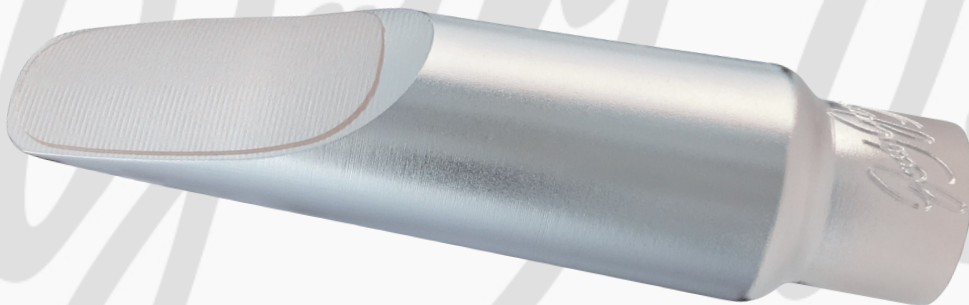

Music Styles

- Funk
- Rock
- Latin
- Smooth Jazz
- Ska
- Fusion
- Afrobeat

Tip Openings

<u>Soprano</u>	<u>Alto</u>	<u>Tenor</u>	<u>Baritone</u>
5	5	6	
6	6	7	6
7	7	7*	7
8	8	8*	8
9	9	9*	9
10	10	10*	10

Largest numbers indicate most popular Tip Openings.

Prices

Soprano	$395
Alto	$395
Tenor	$450
Baritone	$495

Includes Ligature, Cap & Deluxe Mouthpiece Pouch.