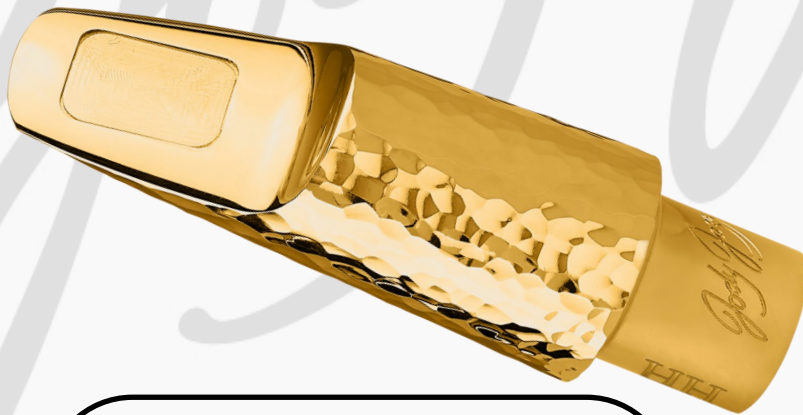

Music Styles

- Straight Ahead Jazz
- Traditional Jazz
- Ballads
- Contemporary
- Bebop

Tip Openings

Tenor

6*

7*

8*

Largest numbers indicate most popular Tip Openings.

Prices

Tenor $895

Includes Deluxe Mouthpiece Pouch.